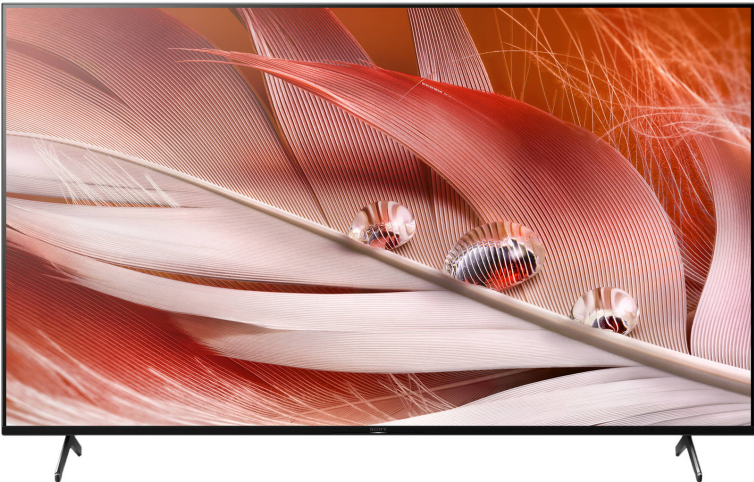

Sony Bravia FWD50X90J 50" 4K UHD Android 10 Smart TV

Features

World's First Cognitive Intelligence TV

Our BRAVIA XR™ TV takes vision and sound to the next level with the ingenious Cognitive Processor XR. It understands how humans see and hear, providing a whole new experience that immerses you completely in the scene.

Precise 4K pictures, as perceived by the human eye

Enjoy pictures that feel deep, natural and real. Our revolutionary processor uses human perspective analysis to cross analyse and optimise hundreds of thousands of elements in the blink of an eye. Combined with our Full Array LED panel, this technology creates ultra realistic pictures full of lifelike contrast.